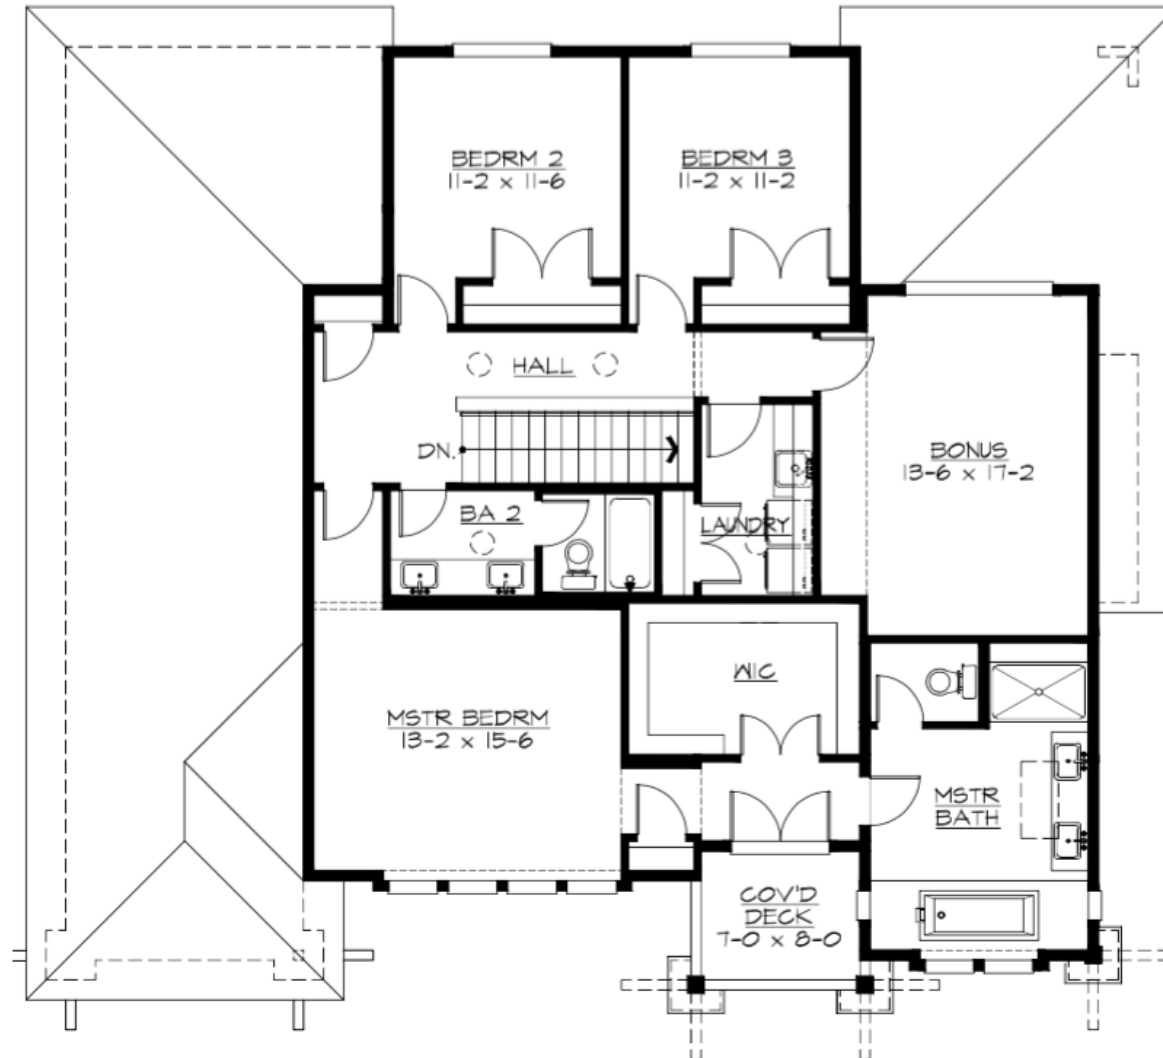

The Hudson

13580 SW Whitworth Ct - Beaverton, OR

For Illustrative Purposes Only

Central Beaverton Luxury Living - Upper Level