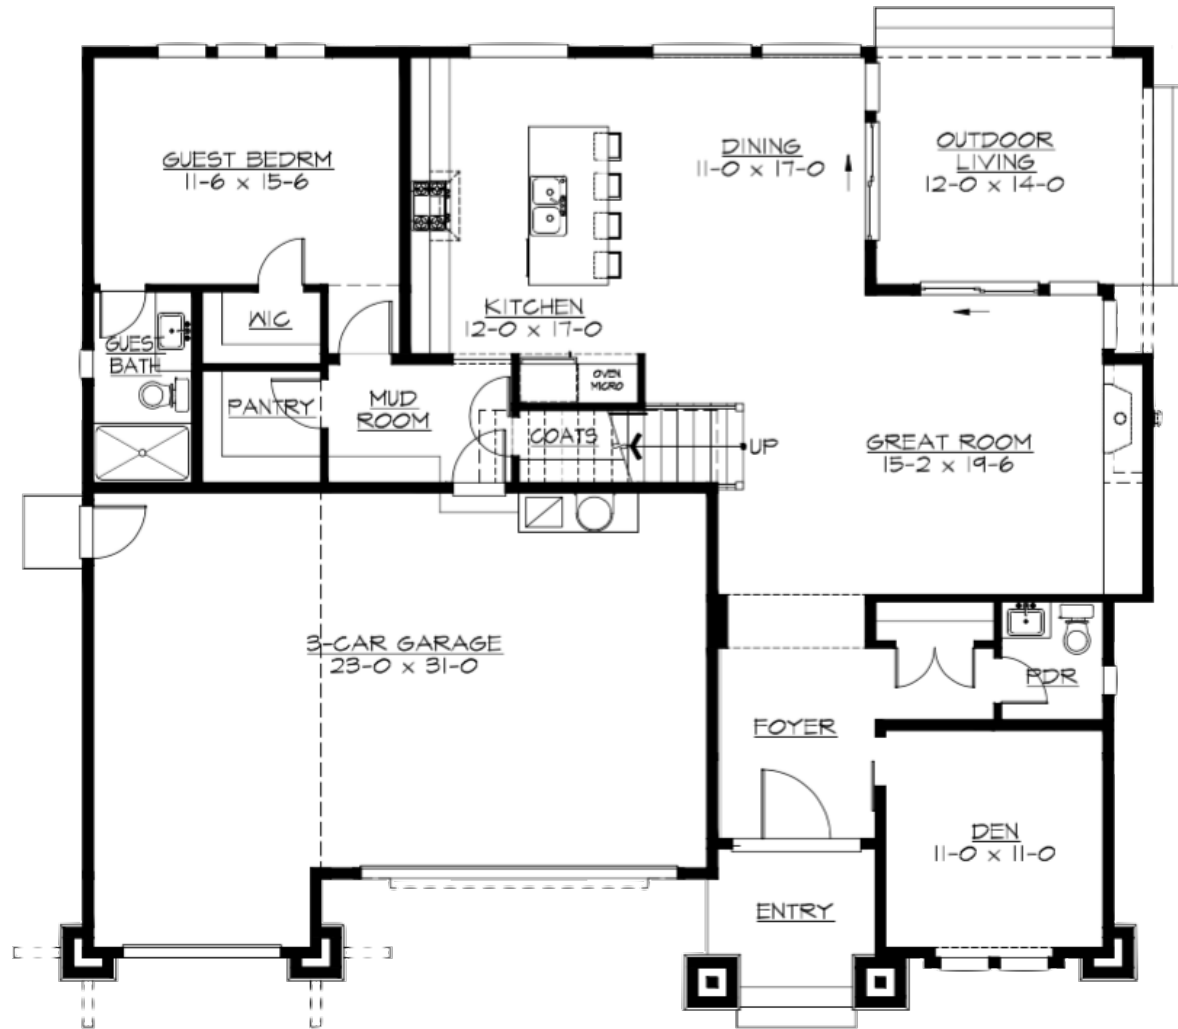

The Hudson

13580 SW Whitworth Ct - Beaverton, OR

For Illustrative Purposes Only

Central Beaverton Luxury Living - Main Level